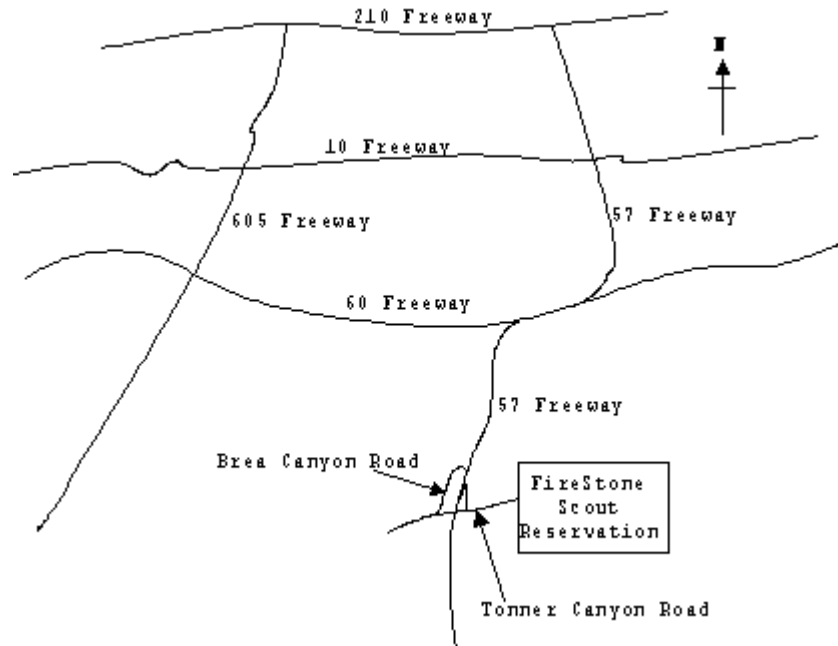

Firestone Scout Reservation

Directions:

From 210, 10, or 60 Freeway

- Take 57 Freeway south.
- Exit at Brea Canyon Road.
- Turn right onto Brea Canyon Road.
- Go south past onramp to 57 Freeway.
- Turn left at next intersection (Tonner Canyon Road).
- Go under 57 Freeway.
- Continue straight for approximately 2 blocks distance.
- Enter the LEFT gate (ignore NO TRESPASSING signs and open gate if necessary).
- Continue on main road for approximately 2 miles.
- Go past entrance booth in middle of road for approximately another mile.
- Stop at General Store / Administration on left-hand side of the road.
- Check troop location noted on the board located on the side of the General Store.